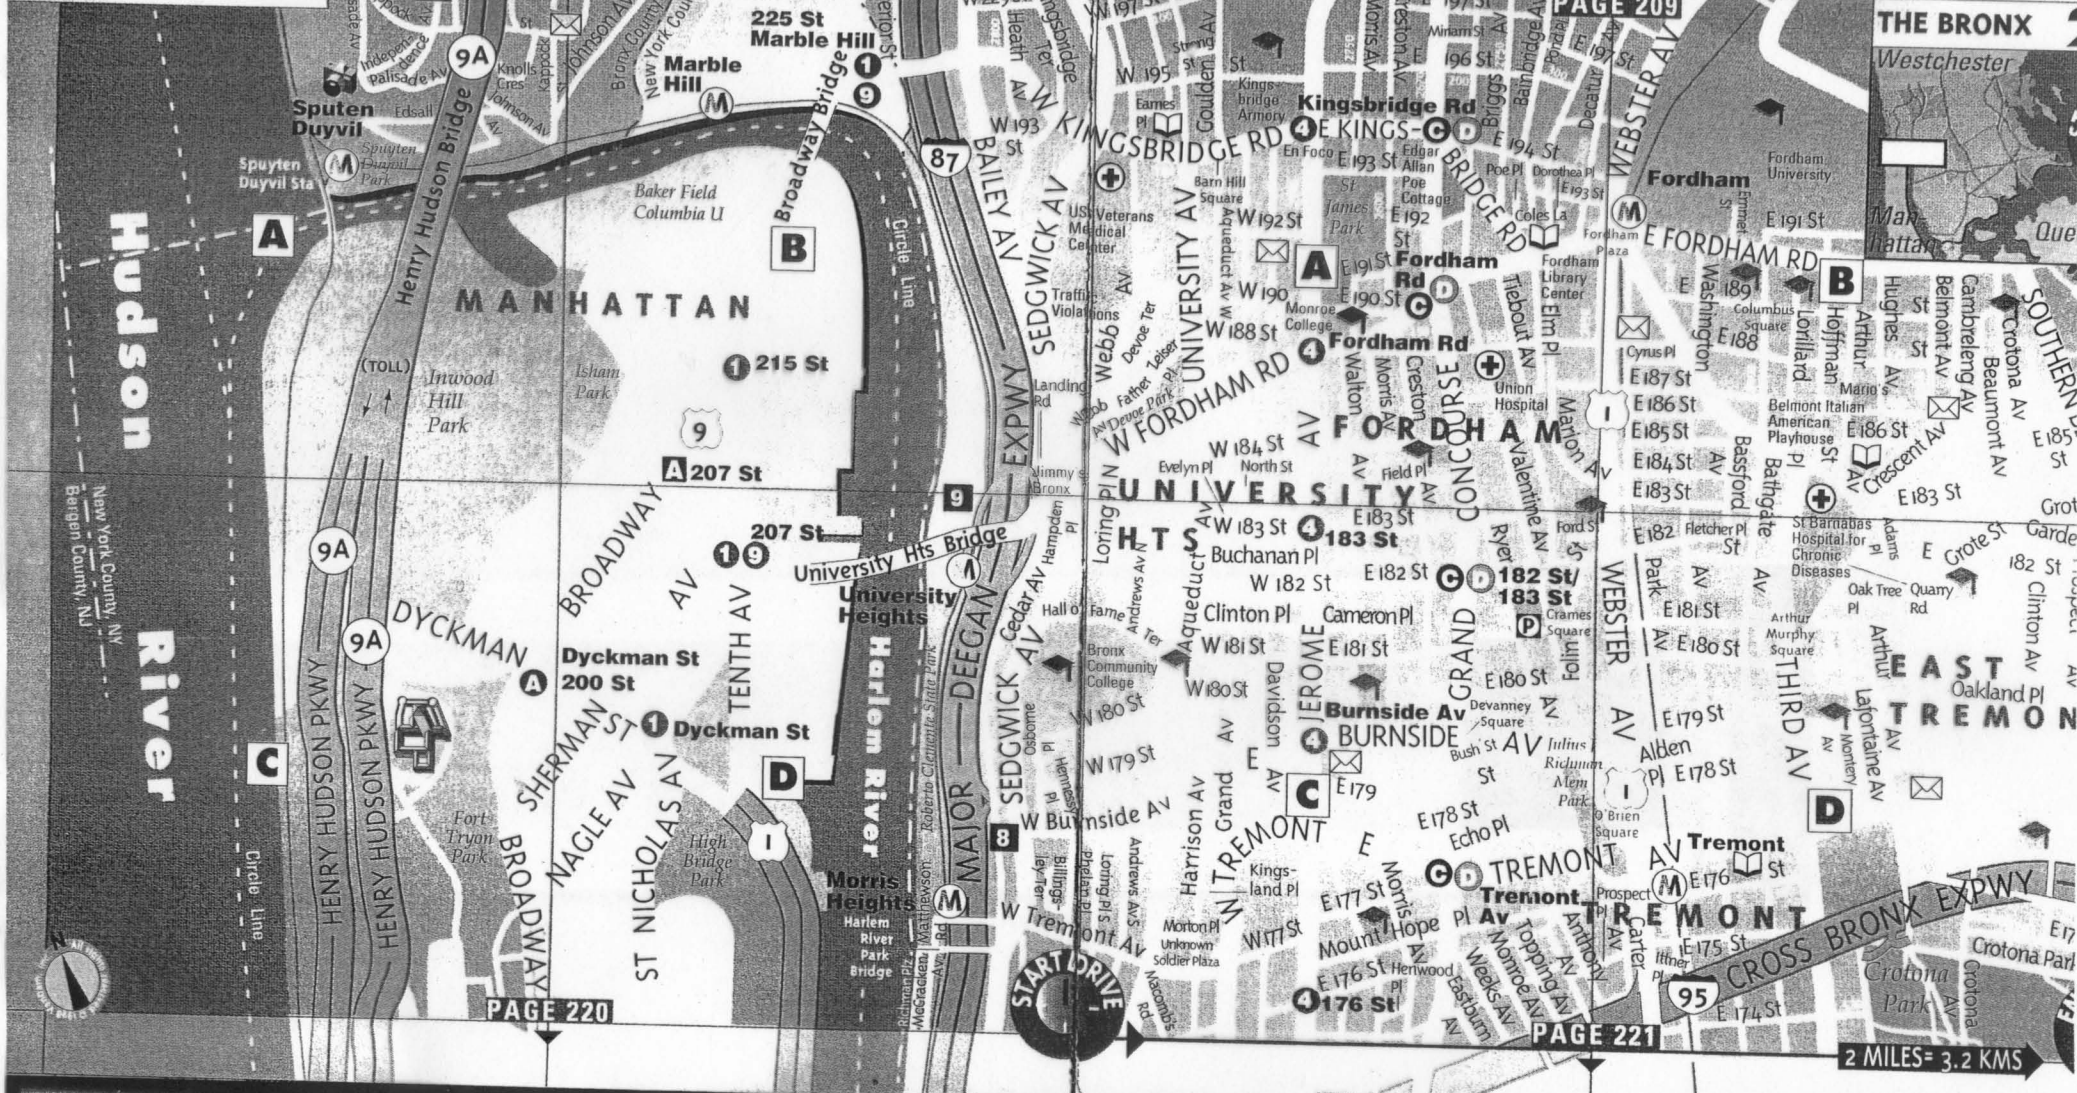

2 MILES = 3.2 KMS