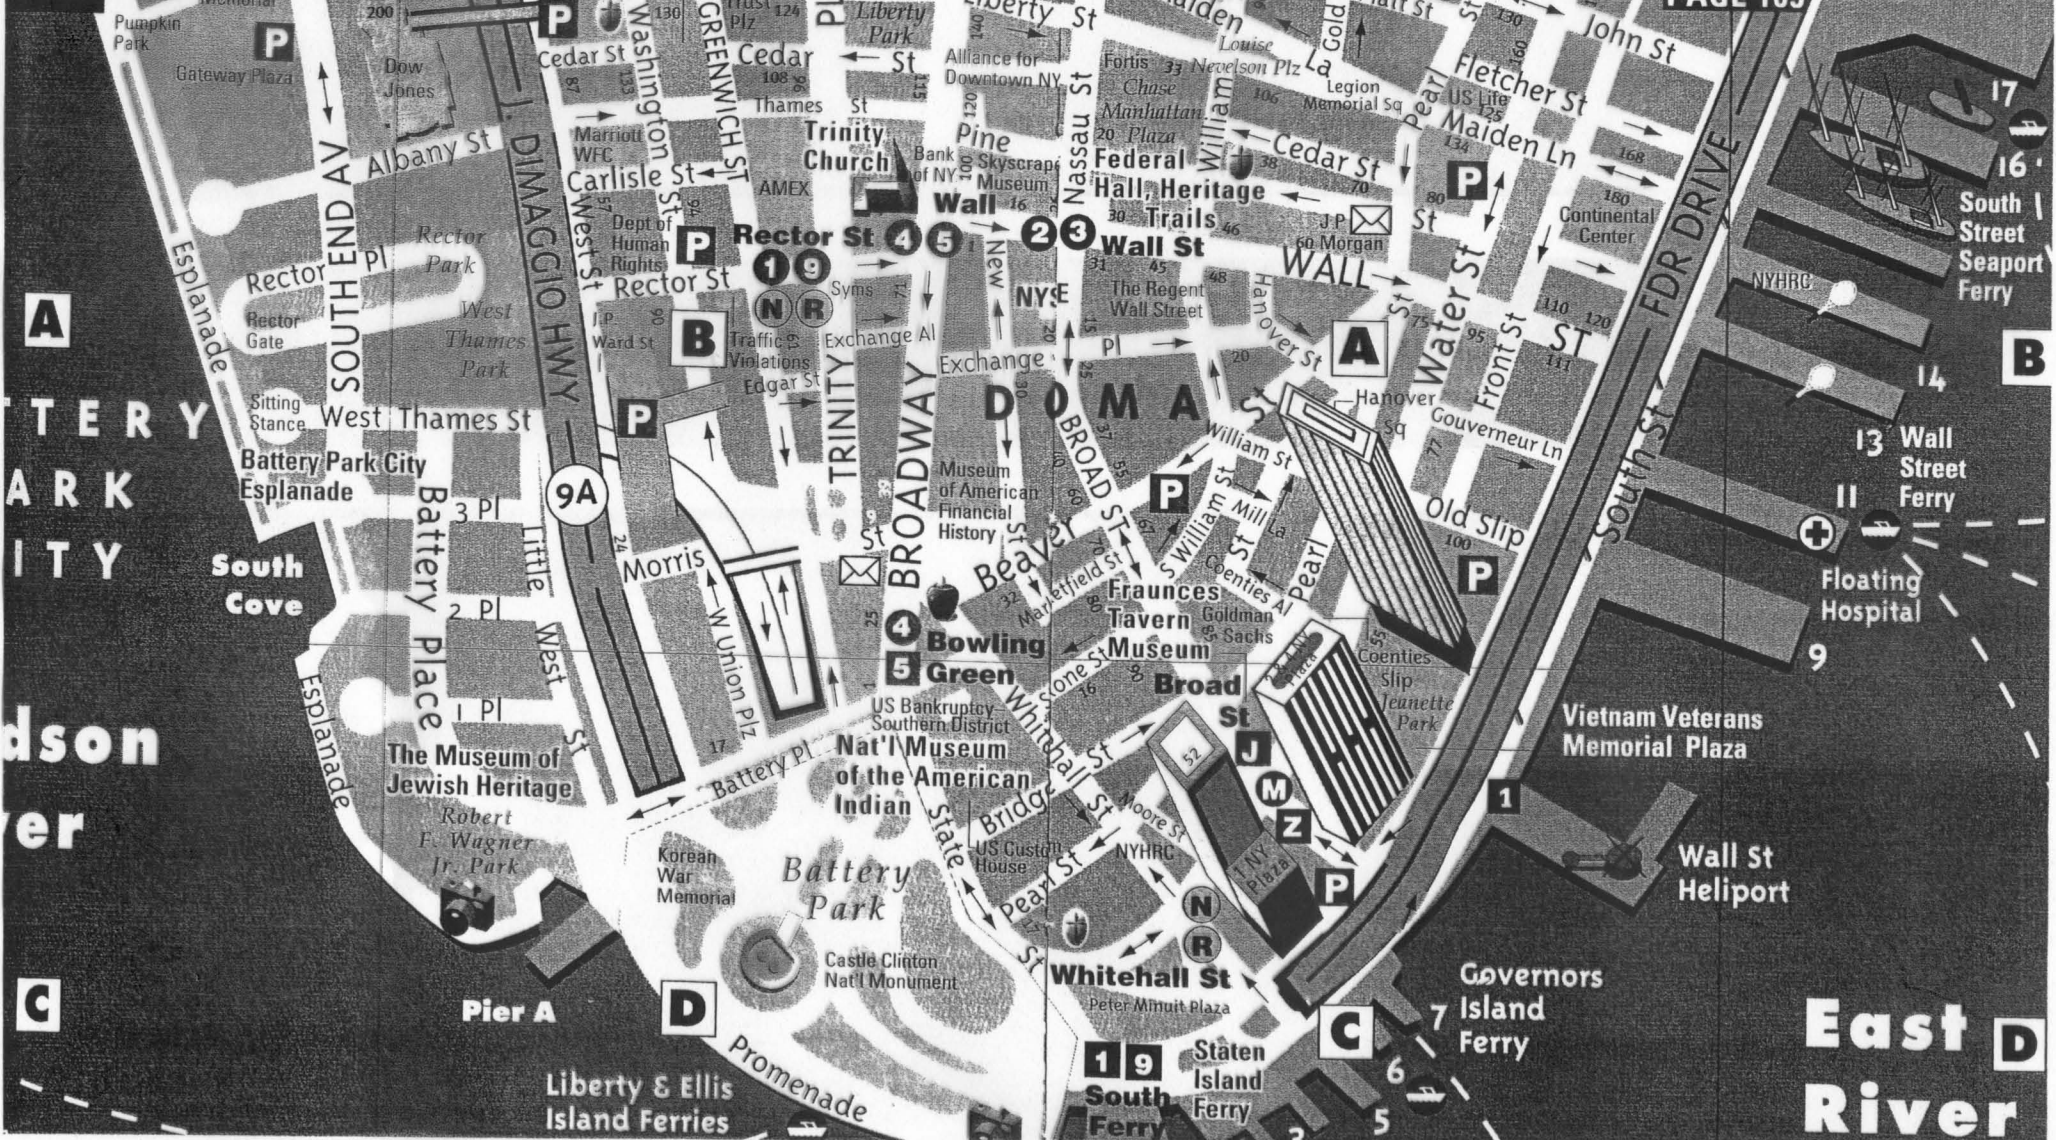

QUEENS

HUNTERS POINT

GREENPOINT

Google™ Maps

TAN

PAGE 104

PAGE 105

A

BATTERY PARK CITY

Edson

C

Pier A

D

Liberty & Ellis Island Ferries

B

South Street Seaport Ferry

B

Floating Hospital

Vietnam Veterans Memorial Plaza

Wall St Heliport

East River

D