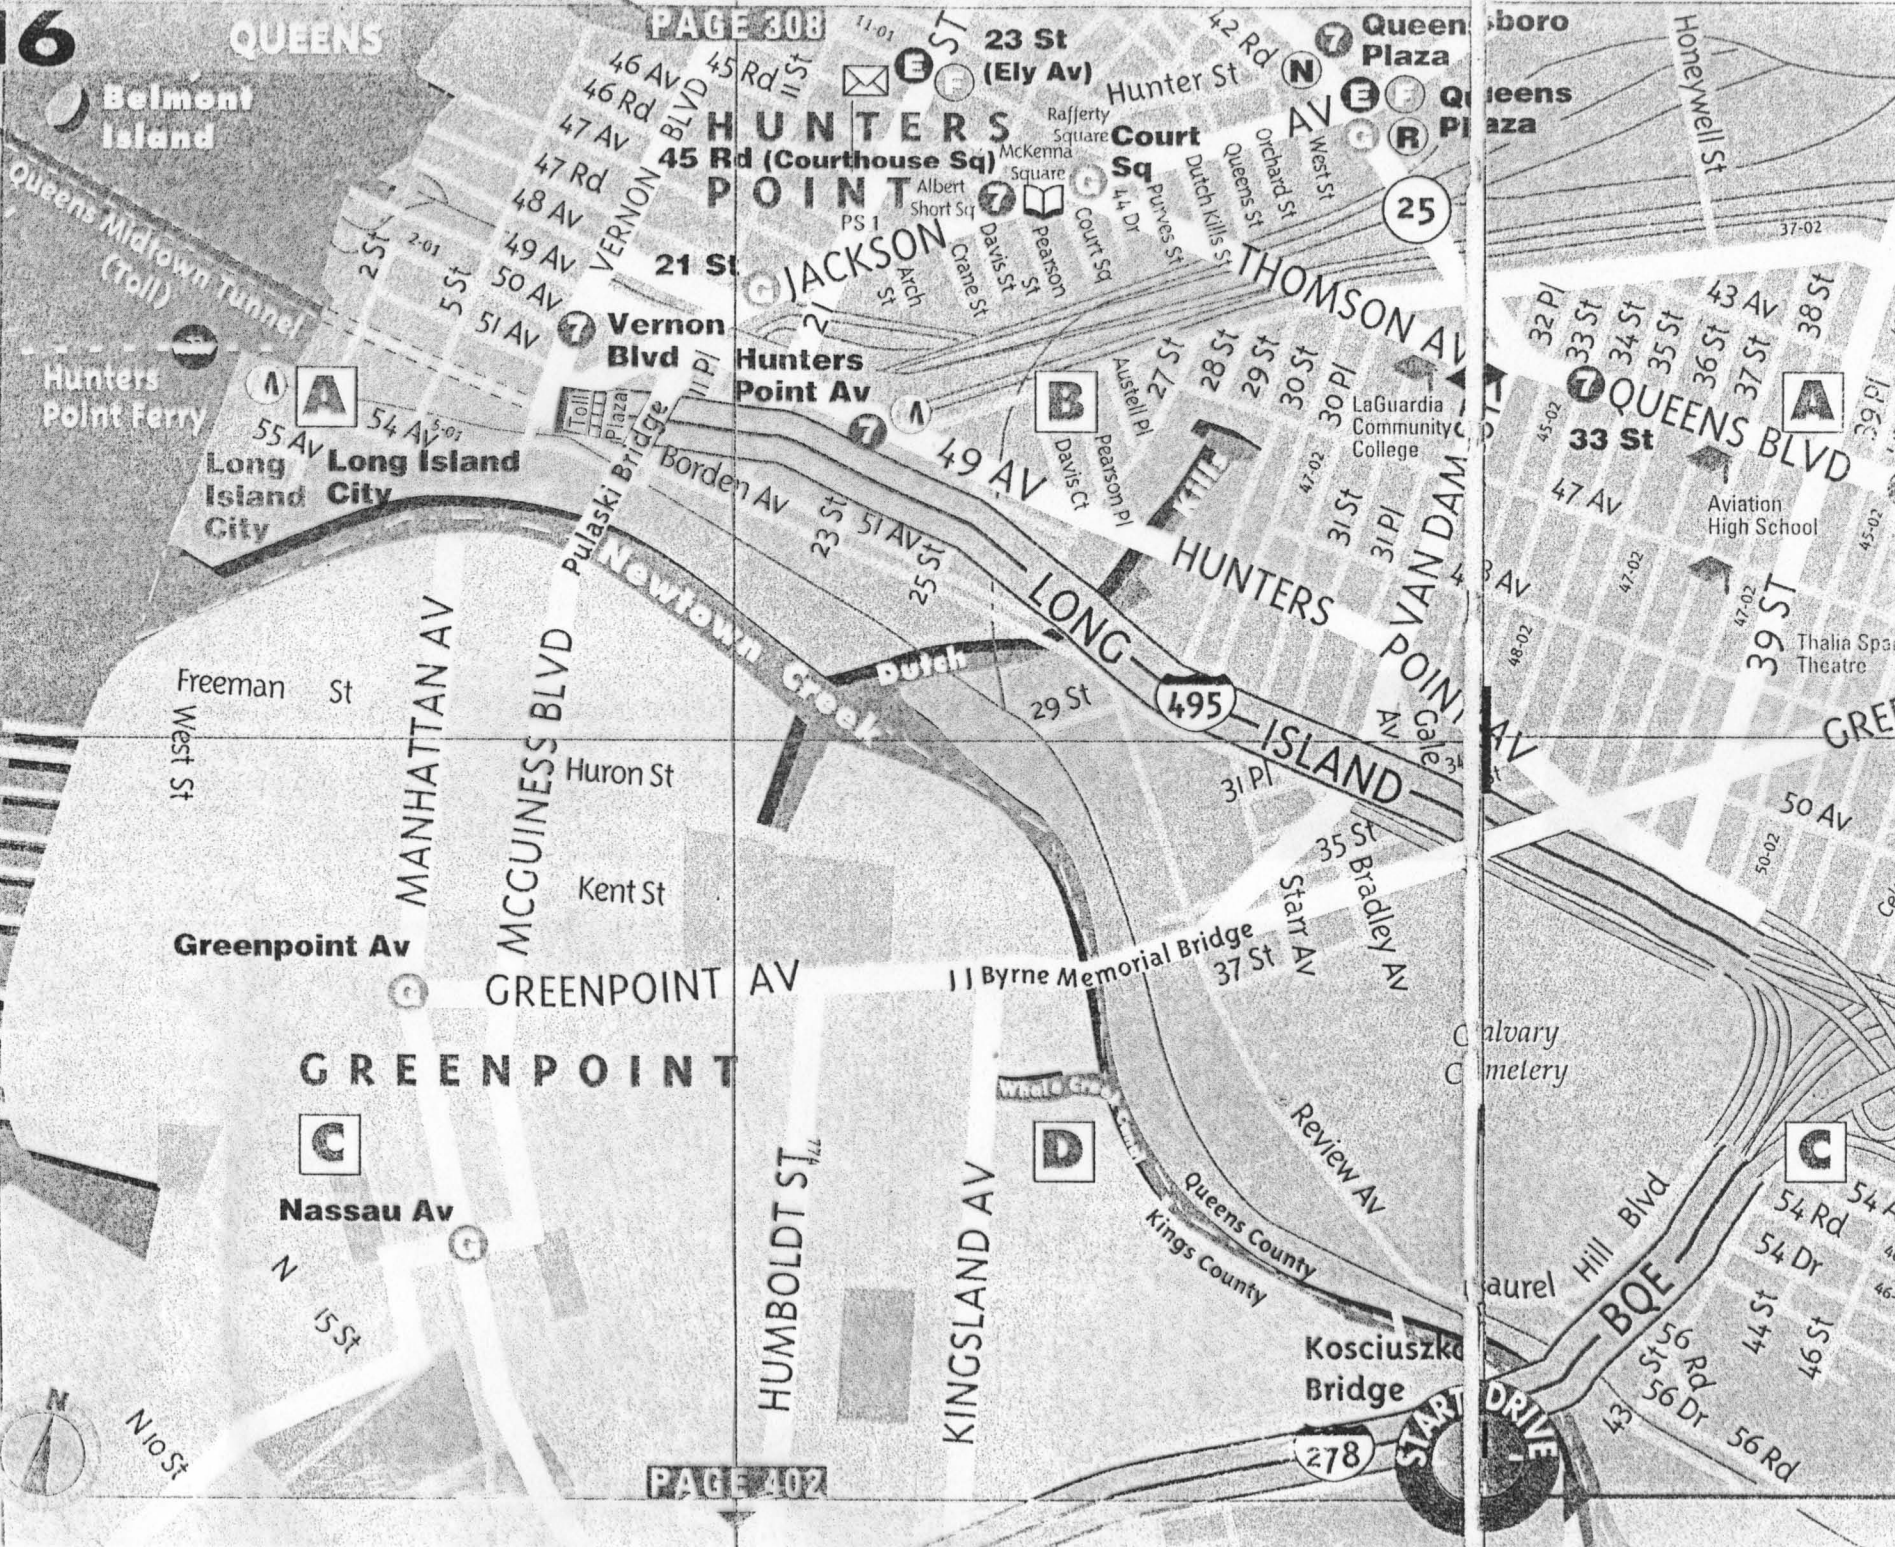

NYS Appellate Court

College Pl
Love La
Clark St
Pineapple St
Orange St
Cranberry St
Middagh St
Poplar St

BROOKLYN
BOERUM ST
LIVINGSTON ST
COURT ST
CLINTON ST
HUNTS LA
GRACE CT
RENSSEN ST
MONTAGUE ST
PIERREPONT ST
WILLOW ST
COLUMBIA PL
FURMAN ST

QUEENS

HUNTERS POINT

GREENPOINT

Google™ Maps

TAN

PAGE 104

PAGE 105

A

BATTERY PARK CITY

Edson

C

Pier A

D

Liberty & Ellis Island Ferries

B

South Street Seaport Ferry

B

Floating Hospital

Vietnam Veterans Memorial Plaza

Wall St Heliport

East River

D